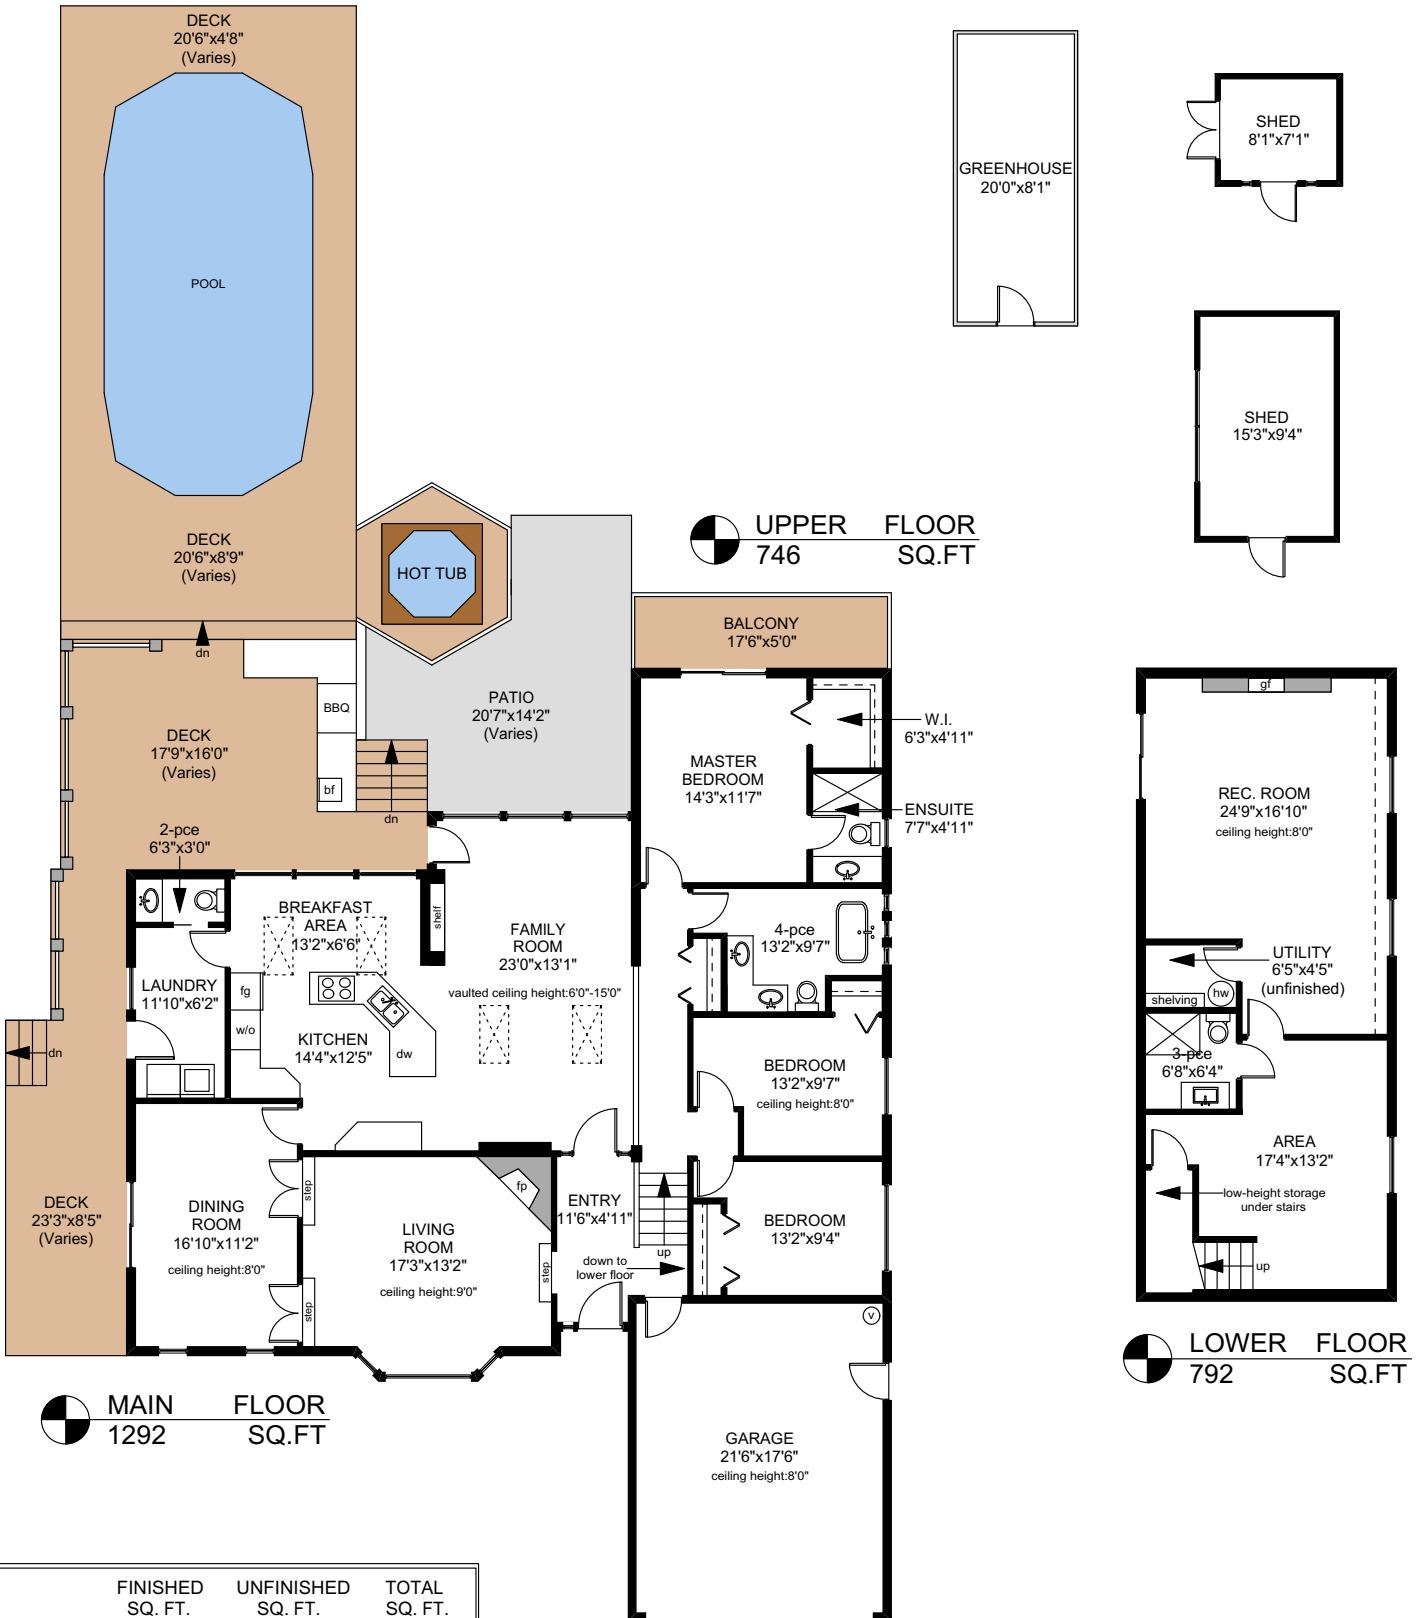

# 478 HASQUIAT PLACE

	FINISHED SQ. FT.	UNFINISHED SQ. FT.	TOTAL SQ. FT.
MAIN	1292	0	1292
UPPER	746	0	746
LOWER	758	34	792
<b>TOTAL</b>	<b>2796</b>	<b>34</b>	<b>2830</b>
GARAGE	0	406	406
SHEDS	0	231	231
GREENHOUSE	0	177	177
DECKS	0	1007	1007
PATIO	0	268	268
BALCONY	0	88	88

PREPARED FOR THE EXCLUSIVE USE OF  
THE NEAL ESTATE TEAM OF RE/MAX ALLIANCE

MEASURED ON: 07/20/17  
DRAWING FILE: 13941

**Taf**measure VICTORIA, B.C.  
Ph. 883.8894  
www.tafmeasure.com